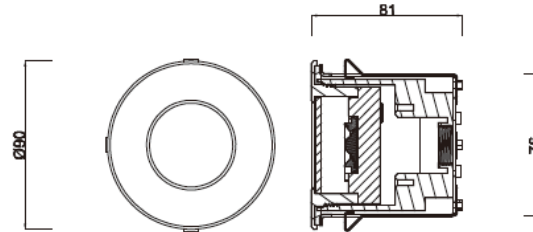

Line Drawing

Product Description

Designed to highlight the beauty of the building, the LEDme® series of lamps is designed to blend seamlessly into the structure of the wall. Efficient energy saving and optimized light output increase the safety and style of the stairs, keeping glare to a minimum on the walls and walkways. The IP66 can also be used for indoor and outdoor lighting solutions in wet places. Provide 220V/ AC direct connection; White is available.

Product Features

- **Body Material:** Aluminum die cast lamp body
- **Optical System:** /
- **Finish:** electrostatic powder spraying
- **Adjustable Angle:** /
- **Accessories:** /
- **Certification:** CCC
- **IP Rating:** IP66
- **Insulation Level:** Class I
- **Operating Temperature:** -20°C~50°C

Product Specifications

- **Cut-out:** $\Phi 82\text{mm}$
- **LED Type:** SMD
- **LED power:** 3.22W
- **Source Lm:** 2700K 180lm/3000K 190lm/4000K 200lm
- **LED Lifetime:** >40000h-L70 / B10-Ta25°C(LM-80 / TM-21)
- **CCT/CRI:** 2700K, Ra80;3000K, Ra80; 4000K, Ra80
- **SDCM:** 3 SDCM
- **Input:** 220V/AC, 50 / 60Hz
- **Dimming:** ON-OFF
- **Net Weight:** Approx. 0.39Kg, without packaging

Order Model

Model	Power (W)	Max Lumens (Lm)	Control Systems	CCT	Finish
WL310	LD05 3.9	115	E ON-OFF 220V/AC Power Supply	27 2700K 30 3000K 40 4000K	WT White Coat BK Black Coat BZ Bronze BN Brushed Nickel

Example: WL310-LD05E-30WT