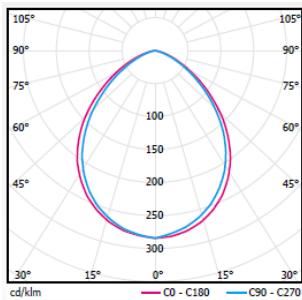

Product Specifications

- **Cut-out:** $\Phi 82\text{mm}$
- **LED Type:** SMD
- **LED power:** 3.22W
- **Source Lm:** 2700K 180lm/3000K 190lm/4000K 200lm
- **LED Lifetime:** >40000h-L70 / B10-Ta25°C(LM-80 / TM-21)
- **CCT/CRI:** 2700K, Ra80;3000K, Ra80; 4000K, Ra80
- **SDCM:** 3 SDCM
- **Input:** 220V/AC, 50 / 60Hz
- **Dimming:** ON-OFF
- **Net Weight:** Approx. 0.39Kg, without packaging

LIGHT DISTRIBUTION@3000K LUMINAIRE DATA

MODEL:	WL310-LD05E-30WT
BEAM ANGLE:	120°
POWER:	3.2W
LUMENS:	119lm
CBCP:	/
EFFICACY:	37 lm/W